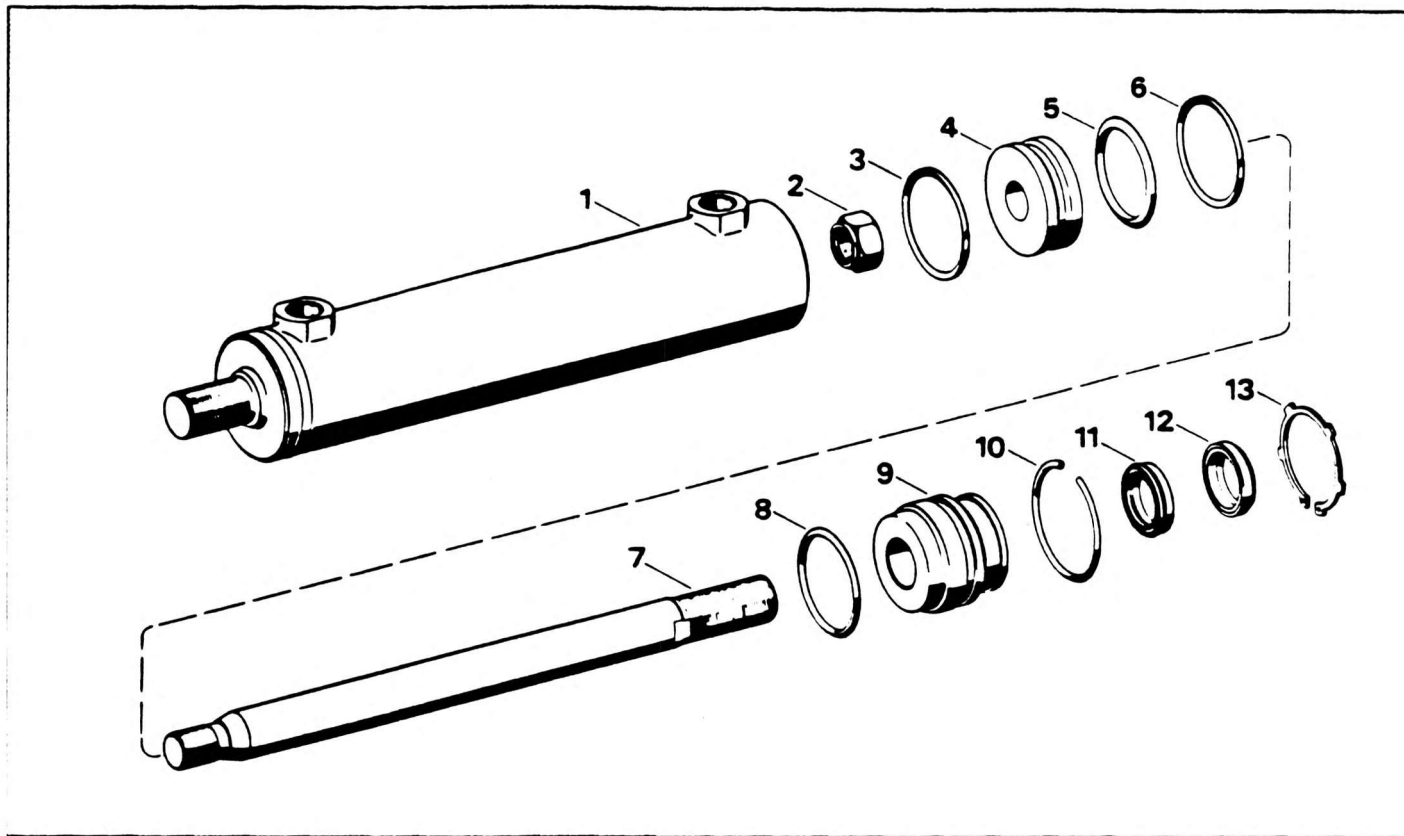

CYLINDER ASSEMBLY - STEERING

GROUP

NO.	PART NO.	QTY	DESCRIPTION	NO.	PART NO.	QTY	DESCRIPTION
	7-372-003059		COMPLETE ASSY				
	* 9-372-101424		REPAIR KIT				
1	9-372-101641	1	CYLINDER				
2	9-372-101425	1	NUT				
3	* 9-372-101426	1	RING, WIPER				
4	9-372-101427	1	PISTON				
5	* 9-372-101428	1	SEAL, RING				
6	* 9-372-101426	1	RING, WIPER				
7	9-372-101642	1	ROD				
8	* 9-372-101429	1	O-RING				
9	9-372-101430	1	GUIDE				
10	9-372-101431	3	RING, SNAP				
11	* 9-372-101432	1	PACKING				
12	* 9-372-101433	1	RING, WIPER				
13	9-372-101434	1	L-RING				